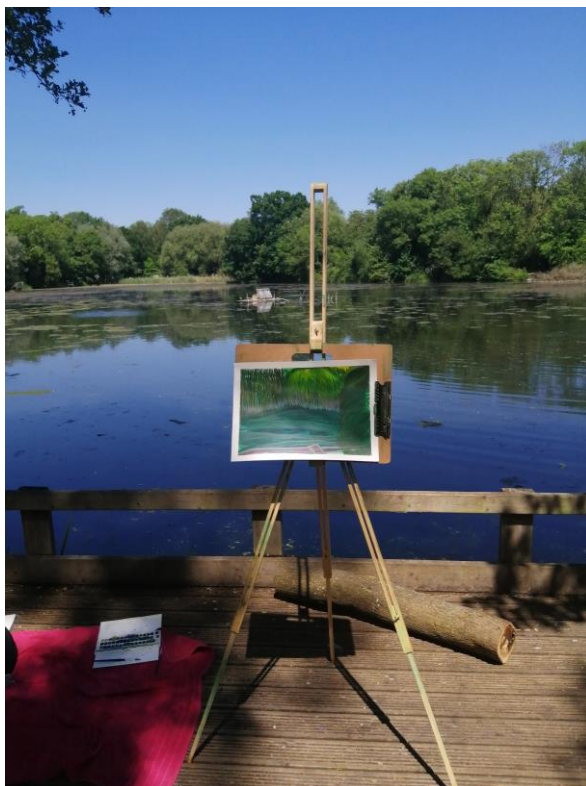

Landscape: The Little Britain Lake

This project is about finding out more about your local community. Colne Valley has rich history and diverse wildlife. It was established in 1965.

Tasks:

1. To write about Colne Valley Park and its historical facts
2. To write about the importance of biodiversity, landscapes, countryside, rural economy, recreation and communities.
3. To create a drawing of the photographic image I have taken for you on A4 paper using a pencil

Miss Mattis version

For more information: www.colnevalleypark.org.uk

Image

To draw this